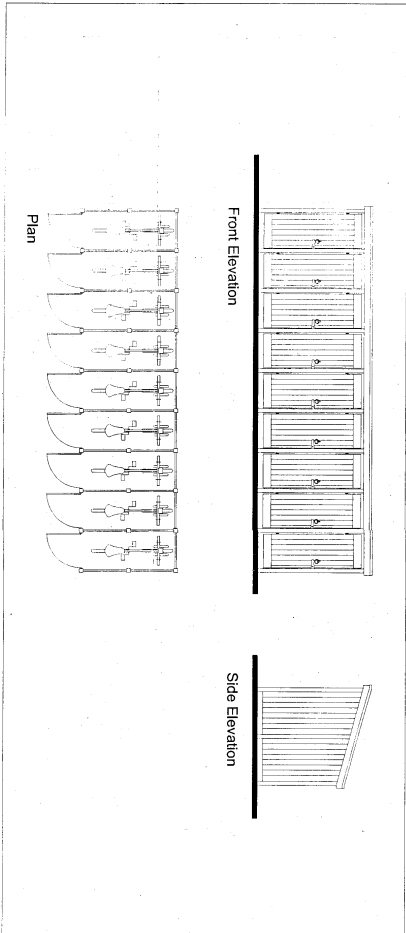

Proposed Cycle Store - 1:50

STATIONER
RECEIVED
18 JAN 2008
DATE RECEIVED

08/0124/--