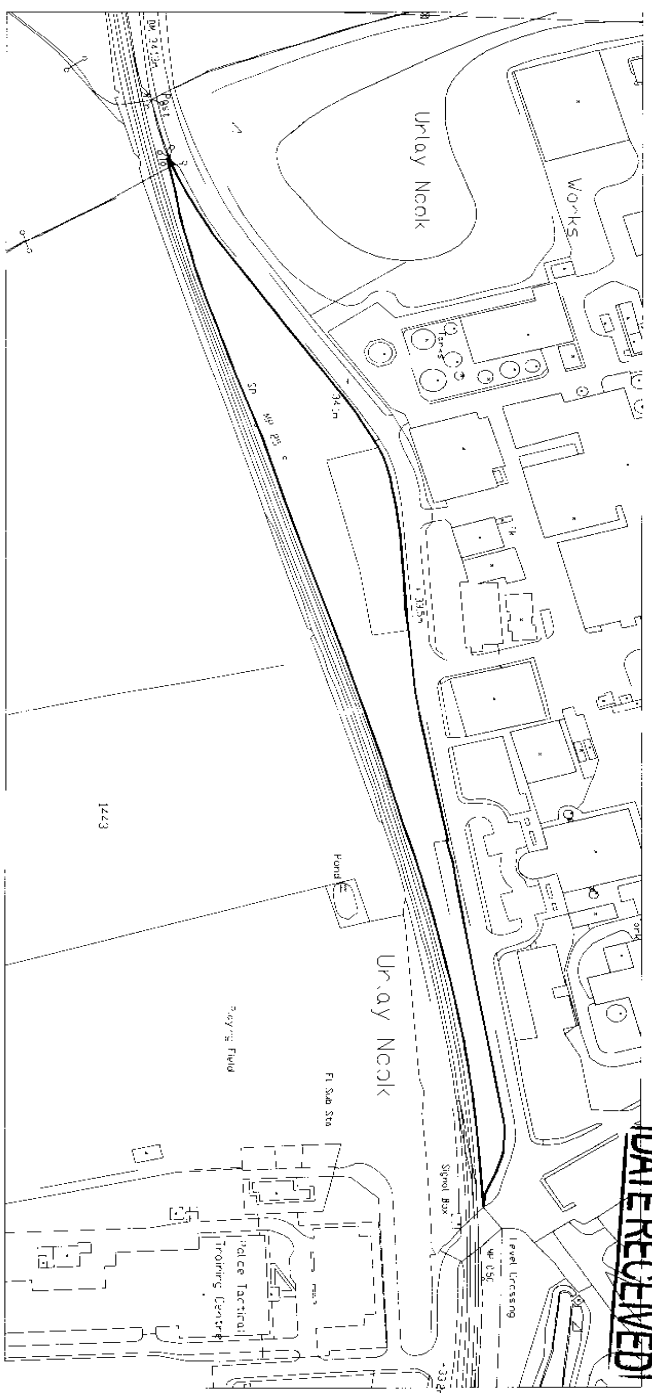

STOCKTON BOROUGH COUNCIL
PLANNING
18 JAN 2008
DATE RECEIVED

SBC 0001

08/0124/--

REVISIONS:

© COPYRIGHT ALL RIGHTS RESERVED THIS DRAWING MUST NOT BE REPRODUCED WITHOUT PERMISSION OF DKS ARCHITECTS

Author: Mr J Gray

Project: Proposed Storage Warehouse, Urray Nook Rd, Urray Nook.

Drawn: Site Location Plan

Scale: 1:2500 at A3 Date: 11/01/08

Checked: CC
The Design Studio, Elterbeck Court, Sokesley Business Park, Sokesley, Middlesbrough, TS9 5PT
T: 01642 715763 F: 01642 715761 E: info@dkсарchitects.com W: www.dksarchitects.com

DKS ARCHITECTS

Project No: 07 095
Drawing No: 002
Date: / /