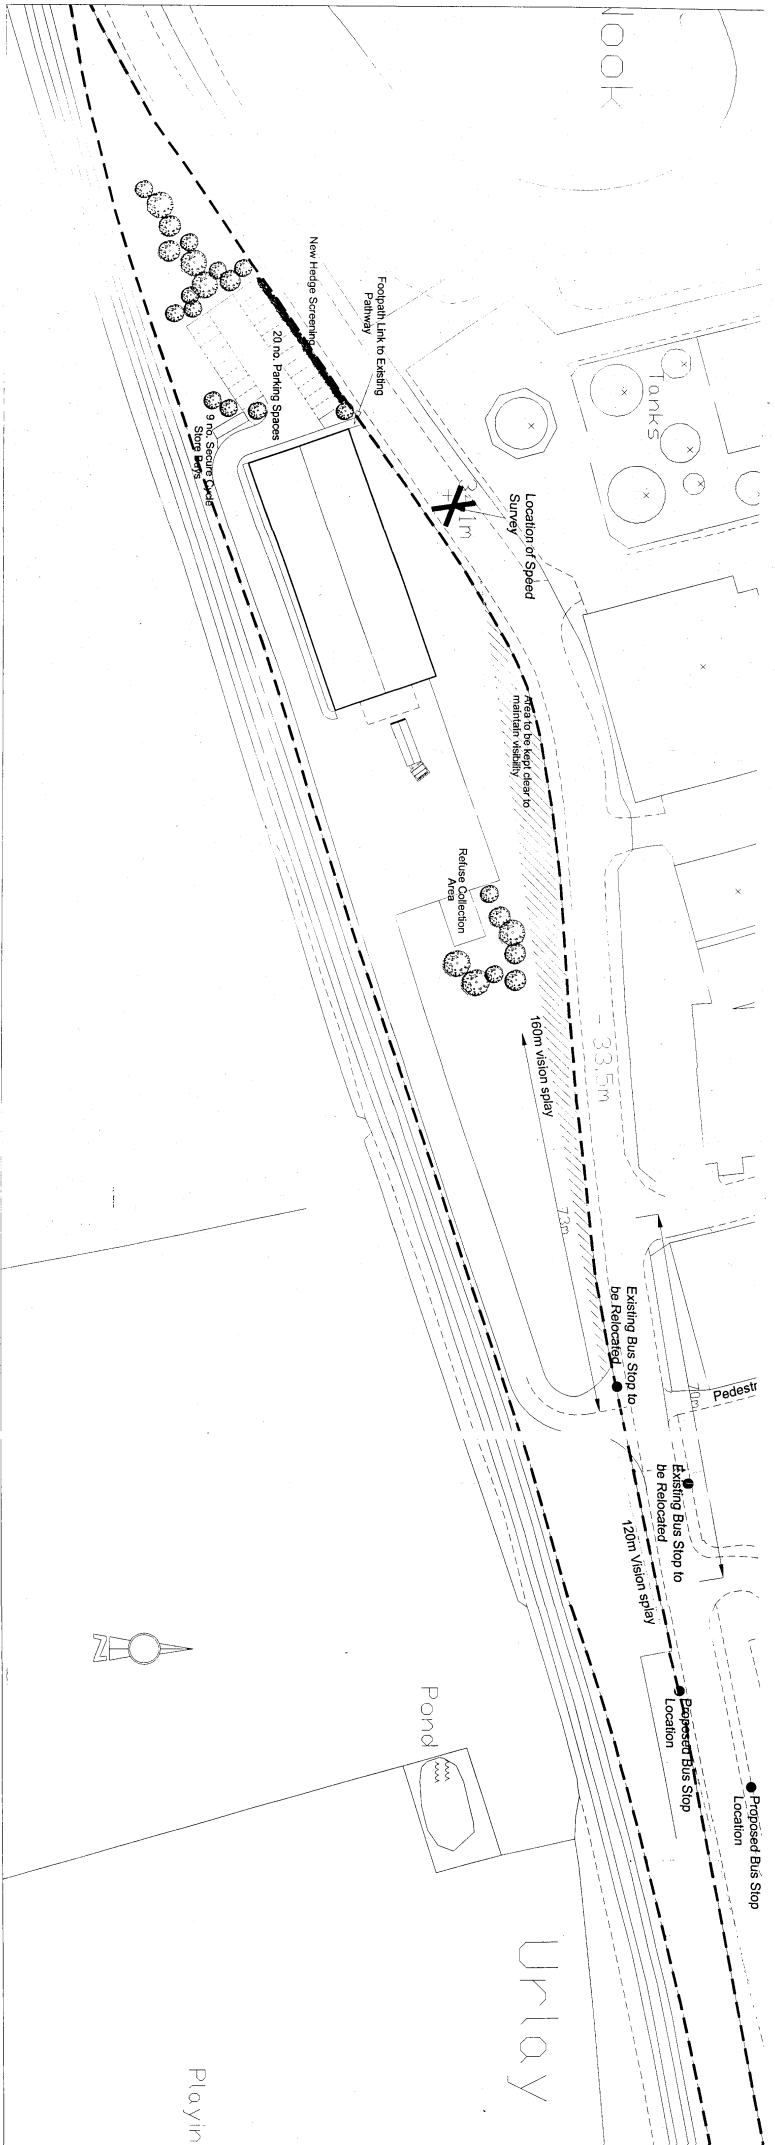

Author: Mr J Gray

Project: Proposed Storage Warehouse, Urray Nook Rd, Urray Nook.

Drawn: Site Location Plan

Scale: 1:2500 at A3 Date: 11/01/08

Checked: CC
 The Design Studio, Elterbeck Court, Sokesley Business Park, Sokesley, Middlesbrough, TS9 5PT
 T: 01642 715763 F: 01642 715761 E: info@dkсарchitects.com W: www.dksarchitects.com

DKS ARCHITECTS

Project No: 07 095
 Drawing No: 002
 Date: / /

Proposed Site Plan - 1:500

Proposed Cycle Store - 1:50

STATIONER
RECEIVED
18 JAN 2008
DATE RECEIVED

08/0124/--